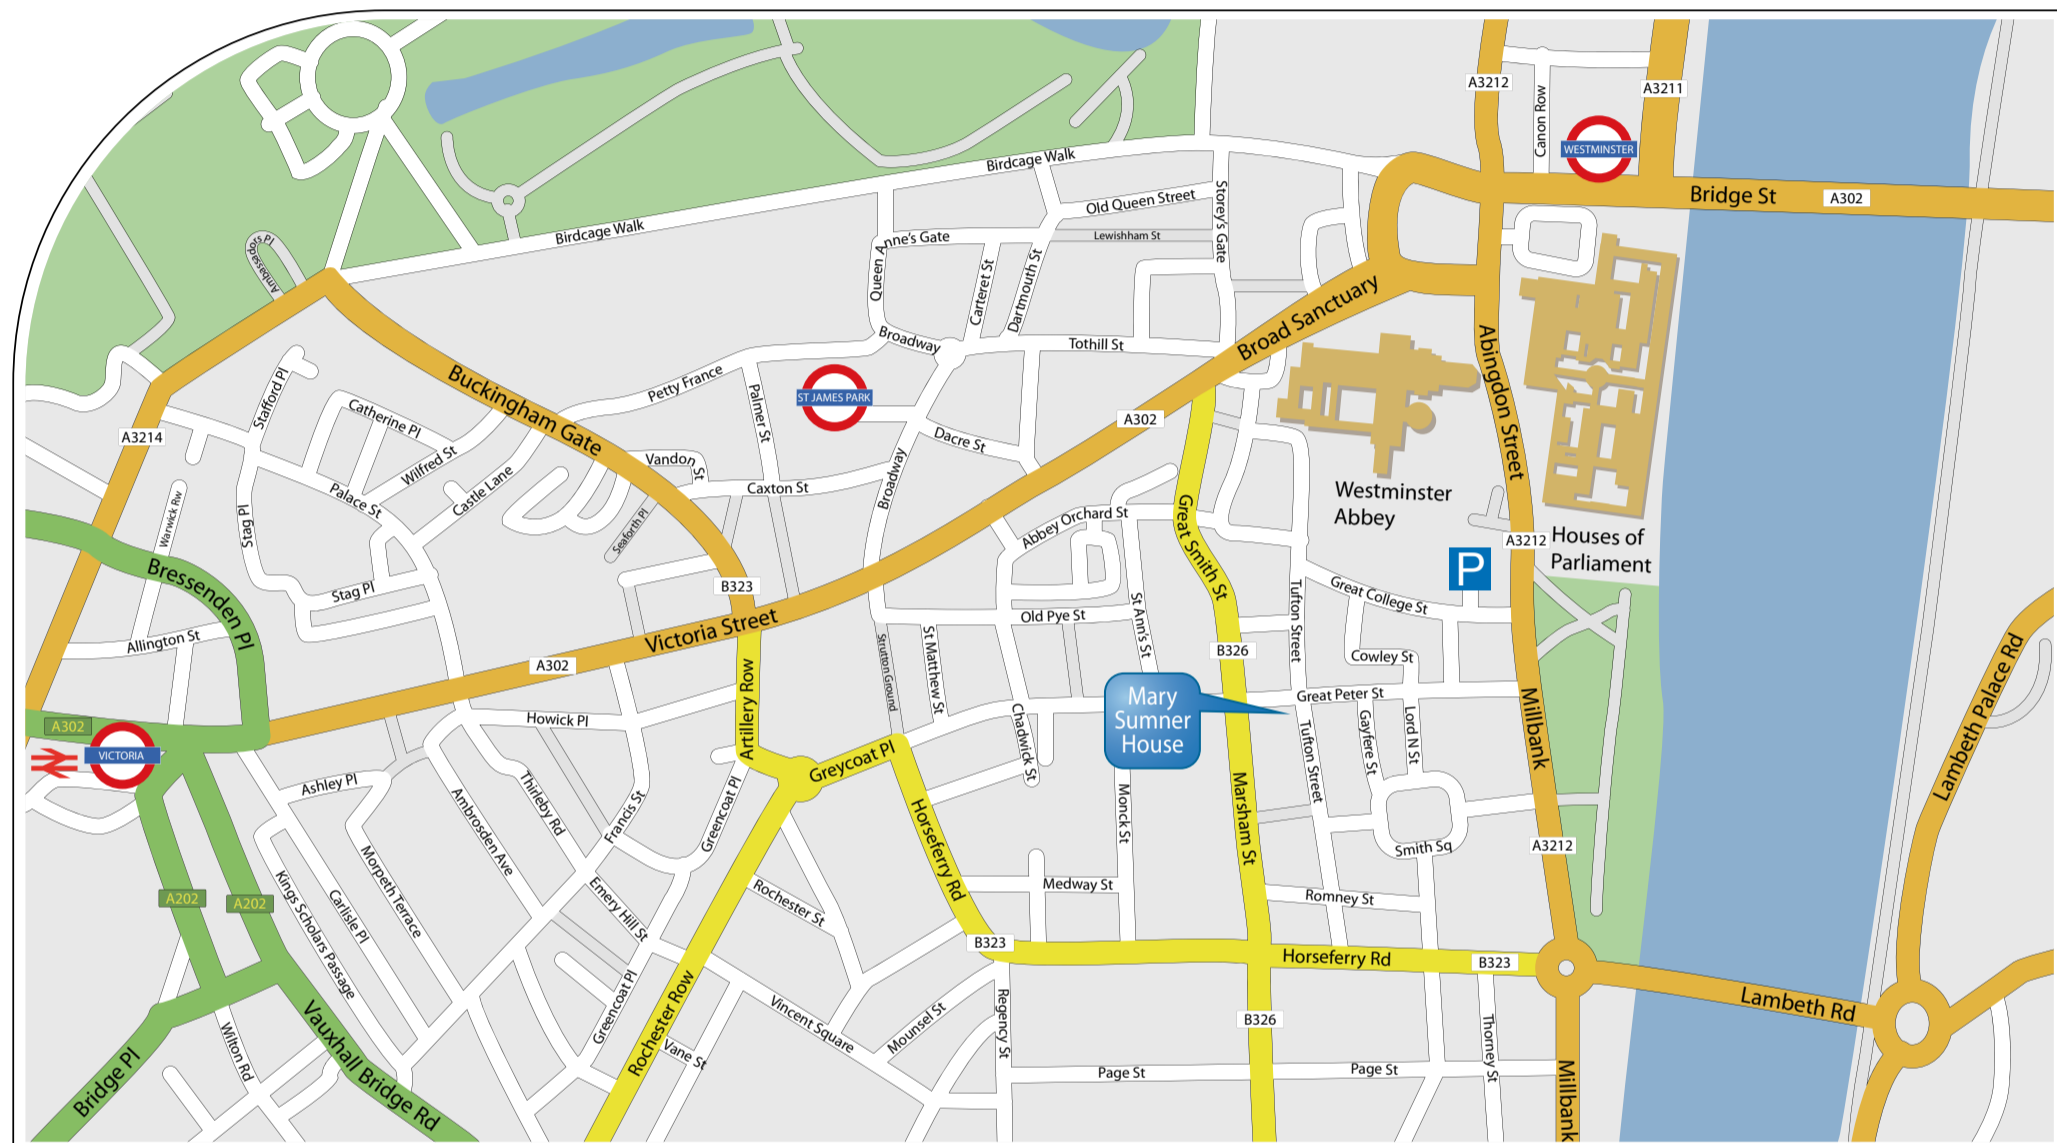

Mary Sumner House

CONFERENCE FACILITIES IN THE HEART OF LONDON

Location

24 Tufton Street
Westminster
London
SW1P 3RB

Our building is located on the corner of Tufton / Great Peter street and is easily found
If you have any difficulties please call +44 (0)207 222 5533 and we will direct you

-  **From Westminster, approx 10 mins walk**
Cross the road towards Big Ben, follow Abbingdon road between Houses of Parliament / Westminster Abbey until you reach Great Peter Street. Turn right and walk until you reach the corner of Tufton Street (third street on your left).
-  **From St James Park, approx 10 mins walk**
Turn Right onto Broadway, keep walking straight past Victoria Street, through Strutton Ground then left onto Great Peter Street. Keep straight until you reach Tufton Street (fifth street on your right).
-  **From Victoria, approx 20 mins walk**
Turn right onto Victoria Street. Walk to Artillery Row (fifth on your right), turn right. Follow Artillery Row around to your left until you reach the roundabout. Go straight through and walk past Strutton Ground down Great Peter Street until you reach Tufton Street (sixth street on your right)

 **Parking**
The nearest NPC carpark is on Great College Street directly across from the Houses of Parliament, please see the marked position on the map